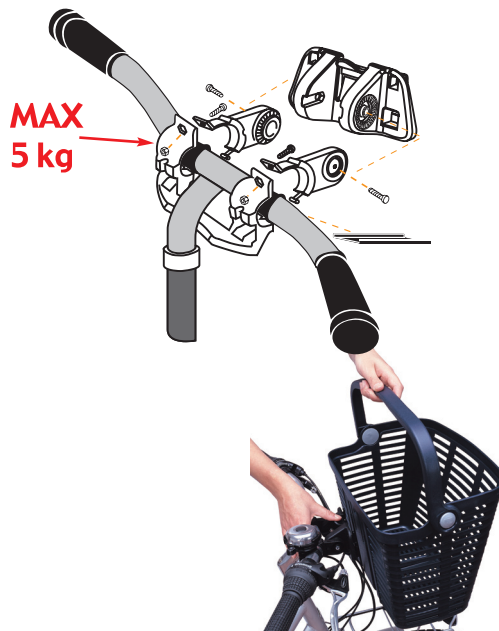

PLAZA

 Sistema a sgancio rapido per borse e cestini

 Quick release support for baskets and bags

 Schnellverschluss für Körbe und Taschen

PRODUCED BY

bellelli

Via Meucci, 232
Badia Polesine - Rovigo
ITALY
www.bellelli.com